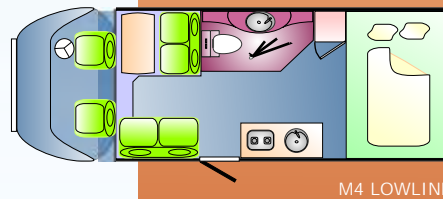

THE OVATION 2007

FIAT DUCATO

Please Note: Standard features may vary for some motorhome layouts and sizes. Please confirm specifications with your authorised A'van dealer prior to ordering.