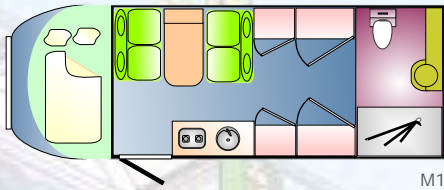

THE OVATION 2007

FIAT DUCATO

Please Note: Standard features may vary for some motorhome layouts and sizes. Please confirm specifications with your authorised A'van dealer prior to ordering.