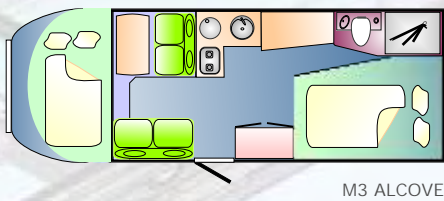

THE OVATION 2007

FIAT DUCATO

Please Note: Standard features may vary for some motorhome layouts and sizes. Please confirm specifications with your authorised A'van dealer prior to ordering.