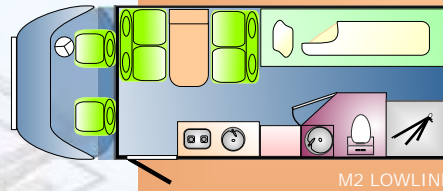

THE OVATION 2007

FIAT DUCATO

Please Note: Standard features may vary for some motorhome layouts and sizes. Please confirm specifications with your authorised A'van dealer prior to ordering.