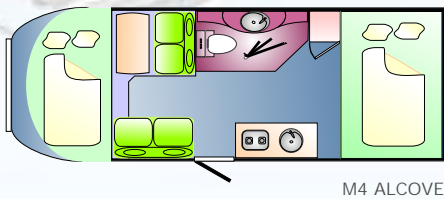

THE OVATION 2007

FIAT DUCATO

Please Note: Standard features may vary for some motorhome layouts and sizes. Please confirm specifications with your authorised A'van dealer prior to ordering.