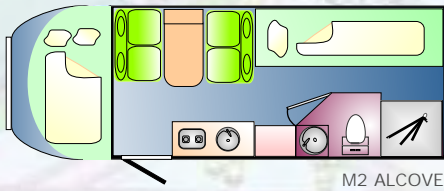

THE OVATION 2007

FIAT DUCATO

Please Note: Standard features may vary for some motorhome layouts and sizes. Please confirm specifications with your authorised A'van dealer prior to ordering.