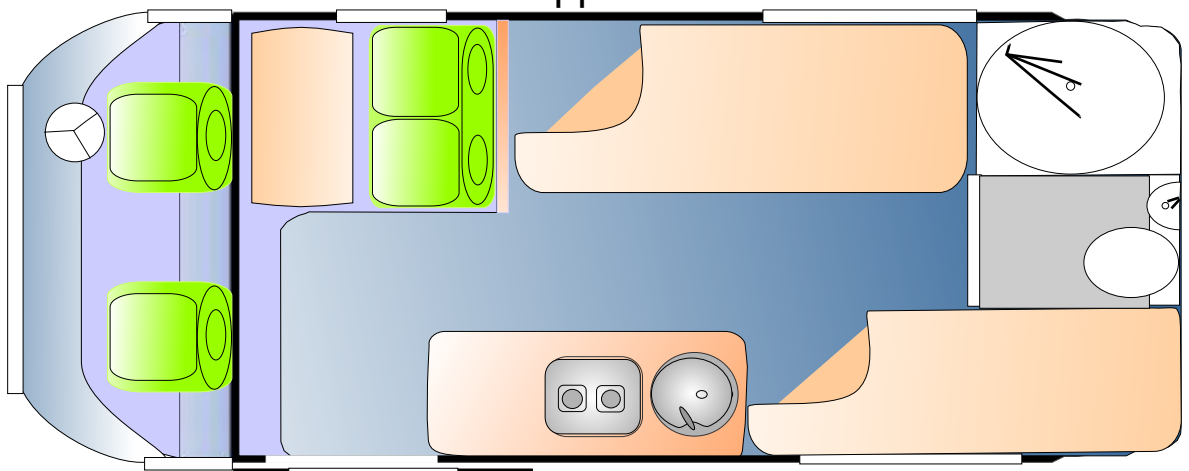

Applause 600:

- Length** 6400mm
- Width** 2500mm
- Height** 2470mm
- Kerb mass** 2540kg
- GVM** 4005kg

Applause 500

Applause 600

FIAT Ducato Camper: Born to be a Motorhome

A cab predisposed for conversion (without roof and rear wall), offers factory quality for every version