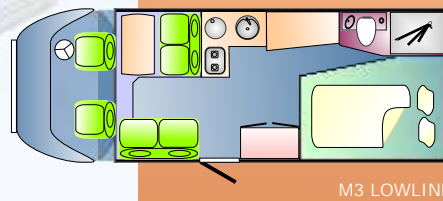

THE OVATION 2007

FIAT DUCATO

Please Note: Standard features may vary for some motorhome layouts and sizes. Please confirm specifications with your authorised A'van dealer prior to ordering.