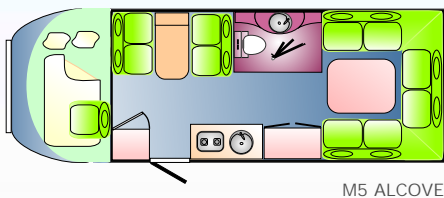

THE OVATION 2007

FIAT DUCATO

Please Note: Standard features may vary for some motorhome layouts and sizes. Please confirm specifications with your authorised A'van dealer prior to ordering.