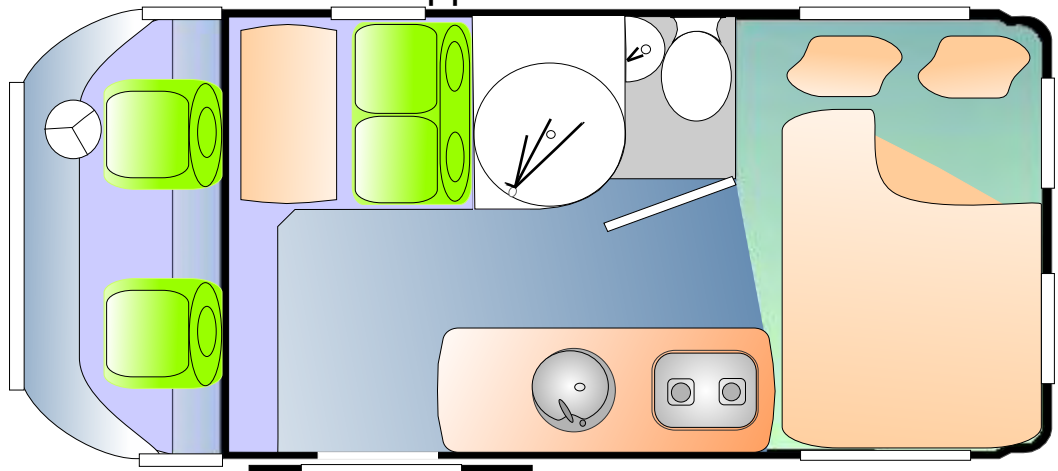

Applause 600:

- Length** 6400mm
- Width** 2500mm
- Height** 2470mm
- Kerb mass** 2540kg
- GVM** 4005kg

Applause 500

Applause 600

FIAT Ducato Camper: Born to be a Motorhome

A cab predisposed for conversion (without roof and rear wall), offers factory quality for every version