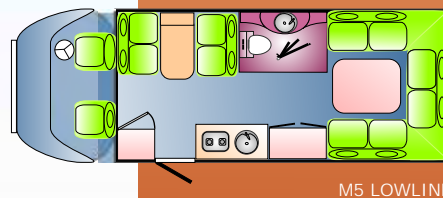

THE OVATION 2007

FIAT DUCATO

Please Note: Standard features may vary for some motorhome layouts and sizes. Please confirm specifications with your authorised A'van dealer prior to ordering.