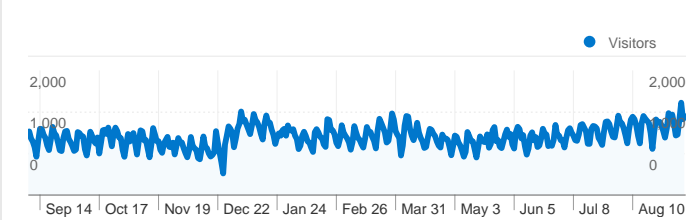

Site Usage

 **374,511** Visits

 **39.06%** Bounce Rate

 **3,888,214** Pageviews

 **00:03:03** Avg. Time on Site

 **10.38** Pages/Visit

 **71.80%** % New Visits

Visitors Overview

Visitors
278,700

Map Overlay

Traffic Sources Overview

- **Search Engines**
313,960.00 (83.83%)
- **Direct Traffic**
30,281.00 (8.09%)
- **Referring Sites**
30,053.00 (8.02%)
- **Other**
217 (0.06%)

Content Overview

374,511 visits came from 150 countries/territories

Site Usage

Country/Territory	Visits	Pages/Visit	Avg. Time on Site	% New Visits	Bounce Rate
Visits 374,511 % of Site Total: 100.00%	Pages/Visit 10.38 Site Avg: 10.38 (0.00%)	Avg. Time on Site 00:03:03 Site Avg: 00:03:03 (0.00%)	% New Visits 71.85% Site Avg: 71.53% (0.44%)	Bounce Rate 39.06% Site Avg: 39.06% (0.00%)	
Australia	357,351	10.58	00:03:07	71.17%	38.36%
United Kingdom	3,740	5.43	00:01:36	87.70%	55.13%
United States	2,422	4.49	00:01:08	90.50%	64.95%
New Zealand	1,894	11.99	00:02:38	78.56%	39.07%
Germany	993	6.84	00:02:28	89.12%	47.03%
Netherlands	729	8.55	00:02:24	77.09%	37.04%
Ireland	664	2.72	00:00:37	96.39%	78.61%
Canada	622	6.27	00:01:31	91.96%	51.13%
France	553	5.15	00:01:23	61.66%	63.83%

India	446	5.40	00:02:11	87.00%	48.65%
					1 - 10 of 150

Pages on this site were viewed a total of 3,888,214 times

 3,888,214 Pageviews

 2,419,395 Unique Views

 39.06% Bounce Rate

AdSense Performance

 74,503 AdSense Page Impressions