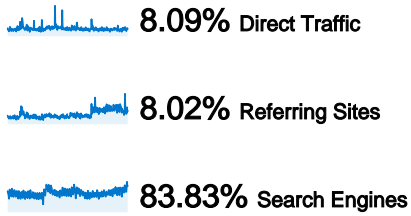

278,700 Absolute Unique Visitors

3,888,214 Pageviews

10.38 Average Pageviews

00:03:03 Time on Site

39.06% Bounce Rate

71.80% New Visits

Technical Profile

Browser	Visits	% visits	Connection Speed	Visits	% visits
Internet Explorer	273,543	73.04%	Unknown	146,201	39.04%
Firefox	62,949	16.81%	Cable	110,435	29.49%
Safari	21,659	5.78%	DSL	96,772	25.84%
Chrome	13,524	3.61%	T1	13,251	3.54%
Opera	1,134	0.30%	Dialup	6,797	1.81%

All traffic sources sent a total of 374,511 visits

- **Search Engines**
313,960.00 (83.83%)
- **Direct Traffic**
30,281.00 (8.09%)
- **Referring Sites**
30,053.00 (8.02%)
- **Other**
217 (0.06%)

Top Traffic Sources