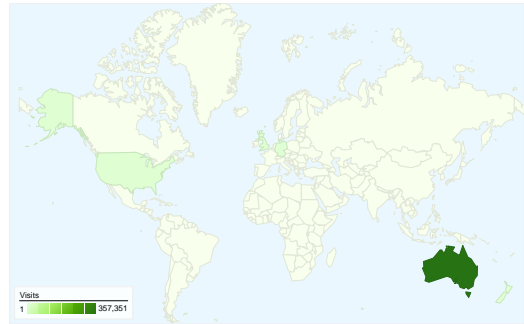

Site Usage

 **374,511** Visits

 **39.06%** Bounce Rate

 **3,888,214** Pageviews

 **00:03:03** Avg. Time on Site

 **10.38** Pages/Visit

 **71.80%** % New Visits

Visitors Overview

Visitors
278,700

Map Overlay

Traffic Sources Overview

- **Search Engines**
313,960.00 (83.83%)
- **Direct Traffic**
30,281.00 (8.09%)
- **Referring Sites**
30,053.00 (8.02%)
- **Other**
217 (0.06%)

Content Overview

All traffic sources sent a total of 374,511 visits

- **Search Engines**
313,960.00 (83.83%)
- **Direct Traffic**
30,281.00 (8.09%)
- **Referring Sites**
30,053.00 (8.02%)
- **Other**
217 (0.06%)

Top Traffic Sources

374,511 visits came from 150 countries/territories

Site Usage

Country/Territory	Visits	Pages/Visit	Avg. Time on Site	% New Visits	Bounce Rate
Visits 374,511 % of Site Total: 100.00%	Pages/Visit 10.38 Site Avg: 10.38 (0.00%)	Avg. Time on Site 00:03:03 Site Avg: 00:03:03 (0.00%)	% New Visits 71.85% Site Avg: 71.53% (0.44%)	Bounce Rate 39.06% Site Avg: 39.06% (0.00%)	
Australia	357,351	10.58	00:03:07	71.17%	38.36%
United Kingdom	3,740	5.43	00:01:36	87.70%	55.13%
United States	2,422	4.49	00:01:08	90.50%	64.95%
New Zealand	1,894	11.99	00:02:38	78.56%	39.07%
Germany	993	6.84	00:02:28	89.12%	47.03%
Netherlands	729	8.55	00:02:24	77.09%	37.04%
Ireland	664	2.72	00:00:37	96.39%	78.61%
Canada	622	6.27	00:01:31	91.96%	51.13%
France	553	5.15	00:01:23	61.66%	63.83%