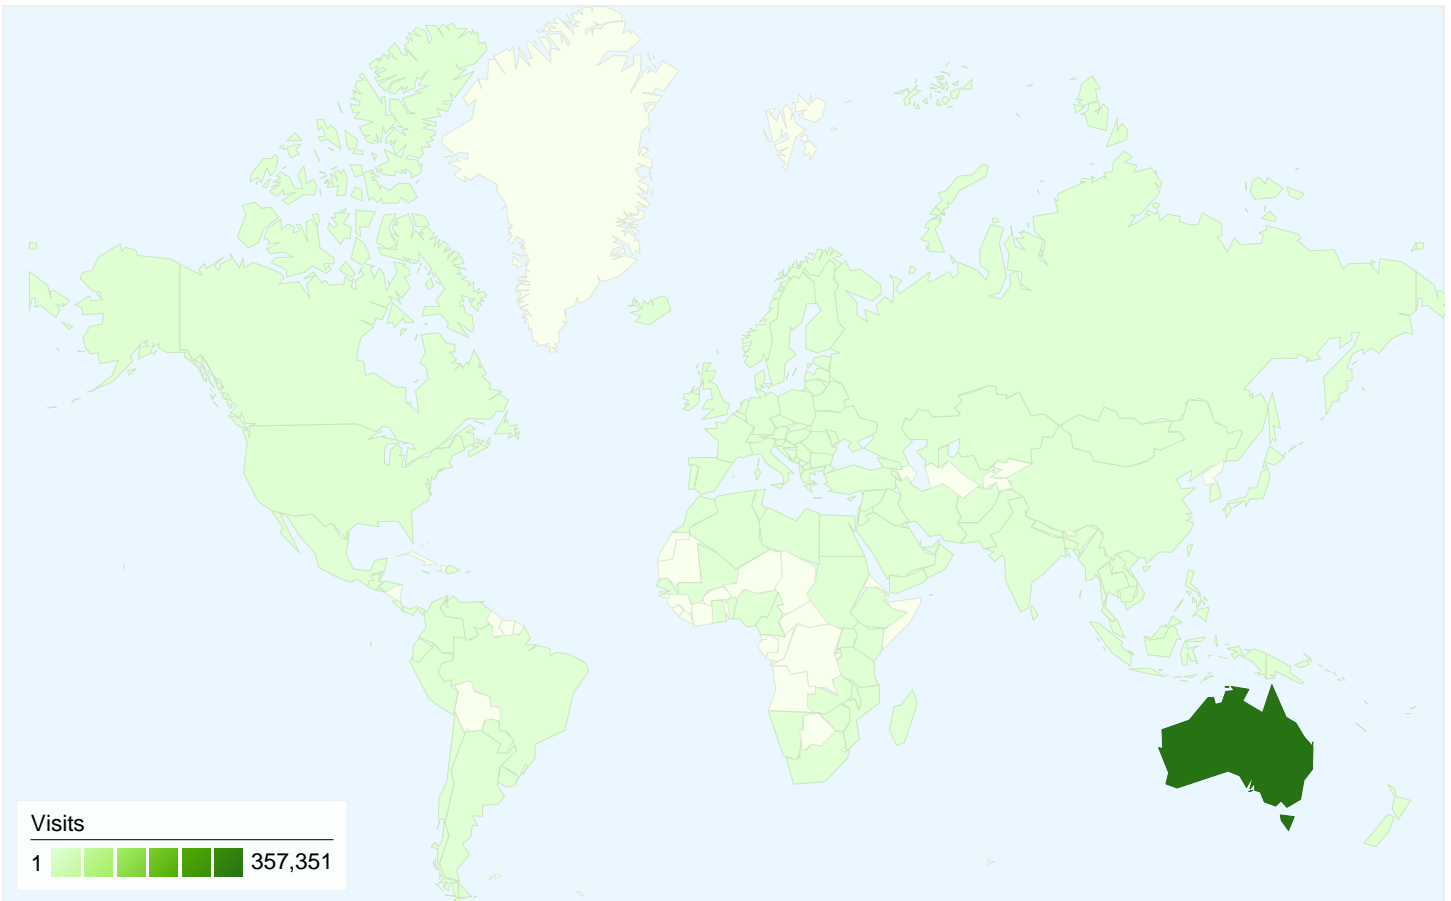

Visitors
278,700

Map Overlay

Traffic Sources Overview

- **Search Engines**
313,960.00 (83.83%)
- **Direct Traffic**
30,281.00 (8.09%)
- **Referring Sites**
30,053.00 (8.02%)
- **Other**
217 (0.06%)

Content Overview

All traffic sources sent a total of 374,511 visits

- **Search Engines**
313,960.00 (83.83%)
- **Direct Traffic**
30,281.00 (8.09%)
- **Referring Sites**
30,053.00 (8.02%)
- **Other**
217 (0.06%)

Top Traffic Sources

Sources	Visits	% visits	Keywords	Visits	% visits
google (organic)	272,427	72.74%	caravan park photos	2,838	0.90%
(direct) ((none))	30,281	8.09%	beachport caravan park	1,677	0.53%
yahoo (organic)	19,536	5.22%	powlett river caravan park	1,135	0.36%
bing (organic)	15,051	4.02%	st arnaud caravan park	1,119	0.36%
search (organic)	4,604	1.23%	caravan parks	983	0.31%

374,511 visits came from 150 countries/territories

Site Usage

Country/Territory	Visits	Pages/Visit	Avg. Time on Site	% New Visits	Bounce Rate
Visits 374,511 % of Site Total: 100.00%	Pages/Visit 10.38 Site Avg: 10.38 (0.00%)	Avg. Time on Site 00:03:03 Site Avg: 00:03:03 (0.00%)	% New Visits 71.85% Site Avg: 71.53% (0.44%)	Bounce Rate 39.06% Site Avg: 39.06% (0.00%)	
Australia	357,351	10.58	00:03:07	71.17%	38.36%
United Kingdom	3,740	5.43	00:01:36	87.70%	55.13%
United States	2,422	4.49	00:01:08	90.50%	64.95%
New Zealand	1,894	11.99	00:02:38	78.56%	39.07%
Germany	993	6.84	00:02:28	89.12%	47.03%
Netherlands	729	8.55	00:02:24	77.09%	37.04%
Ireland	664	2.72	00:00:37	96.39%	78.61%
Canada	622	6.27	00:01:31	91.96%	51.13%
France	553	5.15	00:01:23	61.66%	63.83%