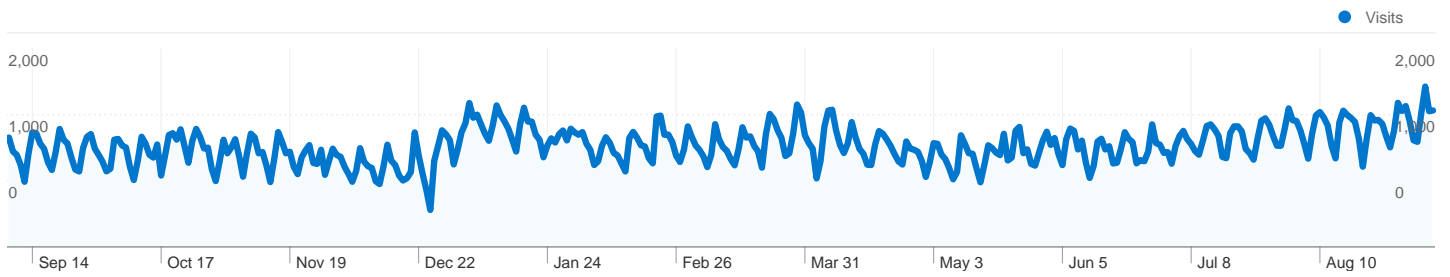

Site Usage

 **374,511** Visits

 **39.06%** Bounce Rate

 **3,888,214** Pageviews

 **00:03:03** Avg. Time on Site

 **10.38** Pages/Visit

 **71.80%** % New Visits

Visitors Overview

278,700 Absolute Unique Visitors

3,888,214 Pageviews

10.38 Average Pageviews

00:03:03 Time on Site

39.06% Bounce Rate

71.80% New Visits

Technical Profile

Browser	Visits	% visits	Connection Speed	Visits	% visits
Internet Explorer	273,543	73.04%	Unknown	146,201	39.04%
Firefox	62,949	16.81%	Cable	110,435	29.49%
Safari	21,659	5.78%	DSL	96,772	25.84%
Chrome	13,524	3.61%	T1	13,251	3.54%
Opera	1,134	0.30%	Dialup	6,797	1.81%