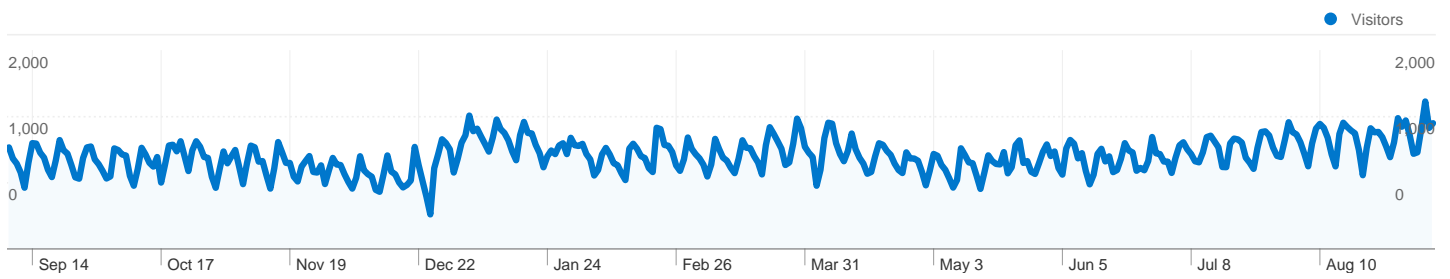

278,700 people visited this site

374,511 Visits

278,700 Absolute Unique Visitors

3,888,214 Pageviews

10.38 Average Pageviews

00:03:03 Time on Site

39.06% Bounce Rate

71.80% New Visits

Technical Profile

Browser	Visits	% visits	Connection Speed	Visits	% visits
Internet Explorer	273,543	73.04%	Unknown	146,201	39.04%
Firefox	62,949	16.81%	Cable	110,435	29.49%
Safari	21,659	5.78%	DSL	96,772	25.84%
Chrome	13,524	3.61%	T1	13,251	3.54%
Opera	1,134	0.30%	Dialup	6,797	1.81%