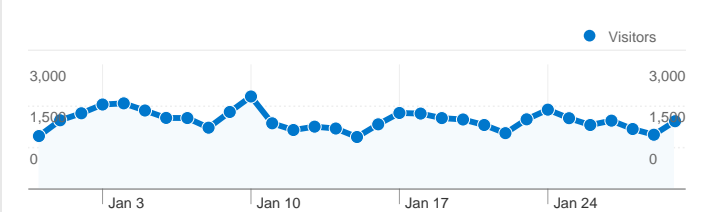

## Site Usage

**55,496** Visits

**44.92%** Bounce Rate

**430,293** Pageviews

**00:02:31** Avg. Time on Site

**7.75** Pages/Visit

**74.85%** % New Visits

## Visitors Overview

**Visitors**  
**46,739**

## 46,739 people visited this site

55,496 Visits

46,739 Absolute Unique Visitors

430,293 Pageviews

7.75 Average Pageviews

00:02:31 Time on Site

44.92% Bounce Rate

74.85% New Visits

## 55,496 visits came from 99 countries/territories