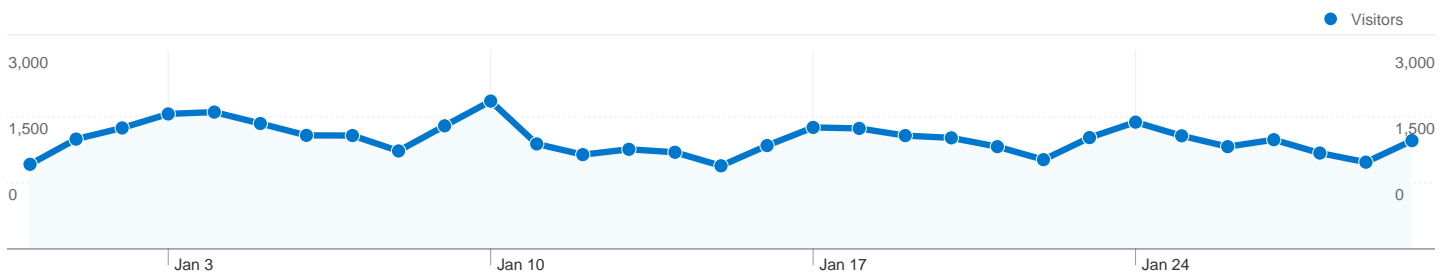

## Site Usage

**55,496** Visits

**44.92%** Bounce Rate

**430,293** Pageviews

**00:02:31** Avg. Time on Site

**7.75** Pages/Visit

**74.85%** % New Visits

## Visitors Overview

**Visitors**  
**46,739**

## Traffic Sources Overview

## 46,739 people visited this site

55,496 Visits

46,739 Absolute Unique Visitors

430,293 Pageviews

7.75 Average Pageviews

00:02:31 Time on Site

44.92% Bounce Rate

74.85% New Visits