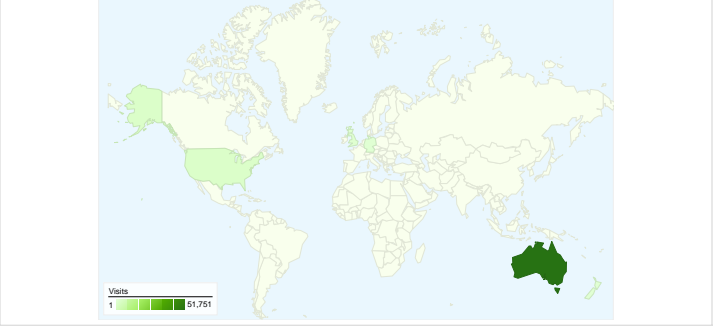

## Site Usage

**55,496** Visits

**44.92%** Bounce Rate

**430,293** Pageviews

**00:02:31** Avg. Time on Site

**7.75** Pages/Visit

**74.85%** % New Visits

## Visitors Overview

**Visitors**  
**46,739**

## Traffic Sources Overview

## 55,496 visits came from 99 countries/territories