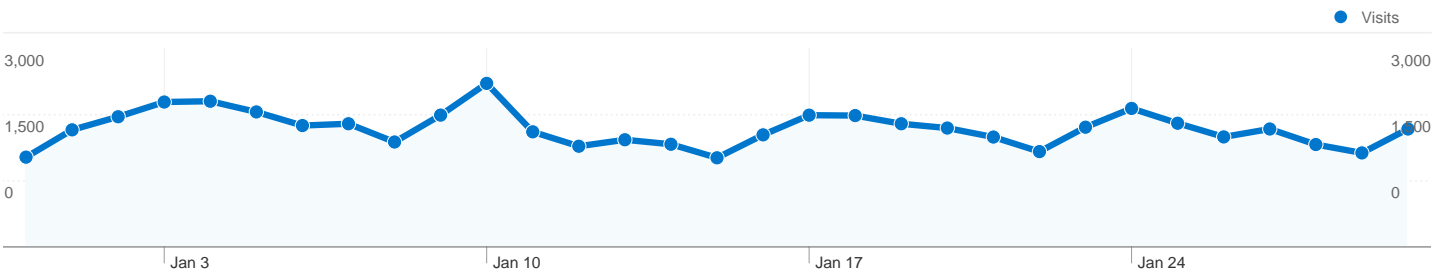

All traffic sources sent a total of 55,496 visits

- **9.41%** Direct Traffic
- **7.48%** Referring Sites
- **82.95%** Search Engines

- **Search Engines**
  46,033.00 (82.95%)
- **Direct Traffic**
  5,221.00 (9.41%)
- **Referring Sites**
  4,153.00 (7.48%)
- **Other**
  89 (0.16%)

Top Traffic Sources

Sources	Visits	% visits
google (organic)	40,171	72.39%
(direct) ((none))	5,221	9.41%
bing (organic)	3,192	5.75%
yahoo (organic)	1,898	3.42%
caravanparkphotos.com.au	1,217	2.19%

Keywords	Visits	% visits
caravan park photos	312	0.68%
powlett river caravan park	246	0.53%
brooms head caravan park	198	0.43%
sawtell caravan park	169	0.37%
hopetoun caravan park	158	0.34%