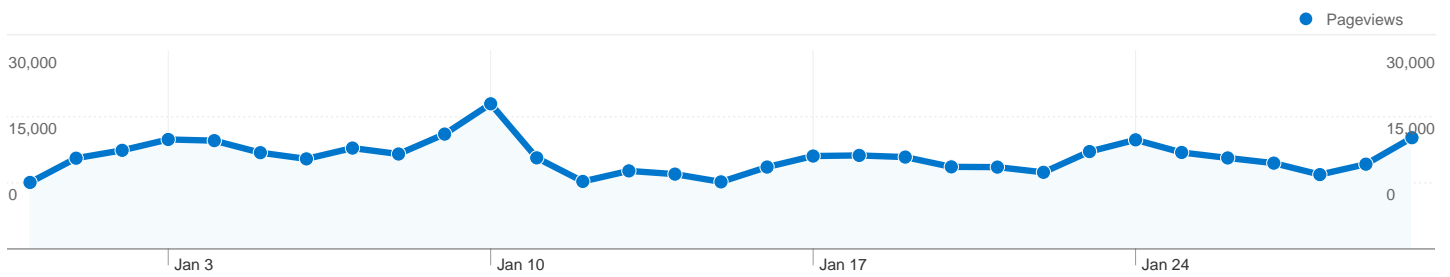

Pages on this site were viewed a total of 430,293 times

430,293 Pageviews

297,066 Unique Views

44.92% Bounce Rate

AdSense Performance

403,275 AdSense Page Impressions

$1,453.57 AdSense Revenue

1,124,669 AdSense Unit Impressions

Top Content

Pages	Pageviews	% Pageviews
/caravan_parks.htm	10,276	2.39%
/	3,913	0.91%
/index.htm	3,462	0.80%
/guestbook.htm	2,929	0.68%
/booking_enquiry.htm	1,320	0.31%