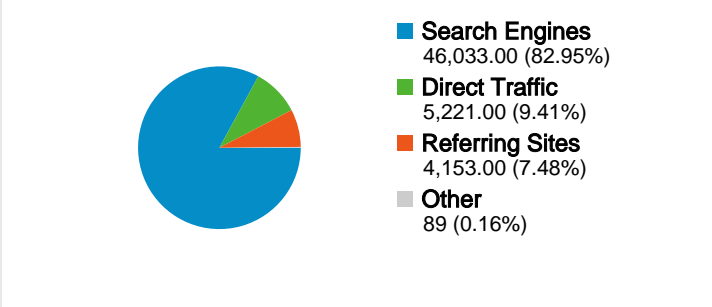

## Site Usage

**55,496** Visits

**44.92%** Bounce Rate

**430,293** Pageviews

**00:02:31** Avg. Time on Site

**7.75** Pages/Visit

**74.85%** % New Visits

## Visitors Overview

**Visitors**  
**46,739**

## Traffic Sources Overview

## 55,496 visits came from 99 countries/territories