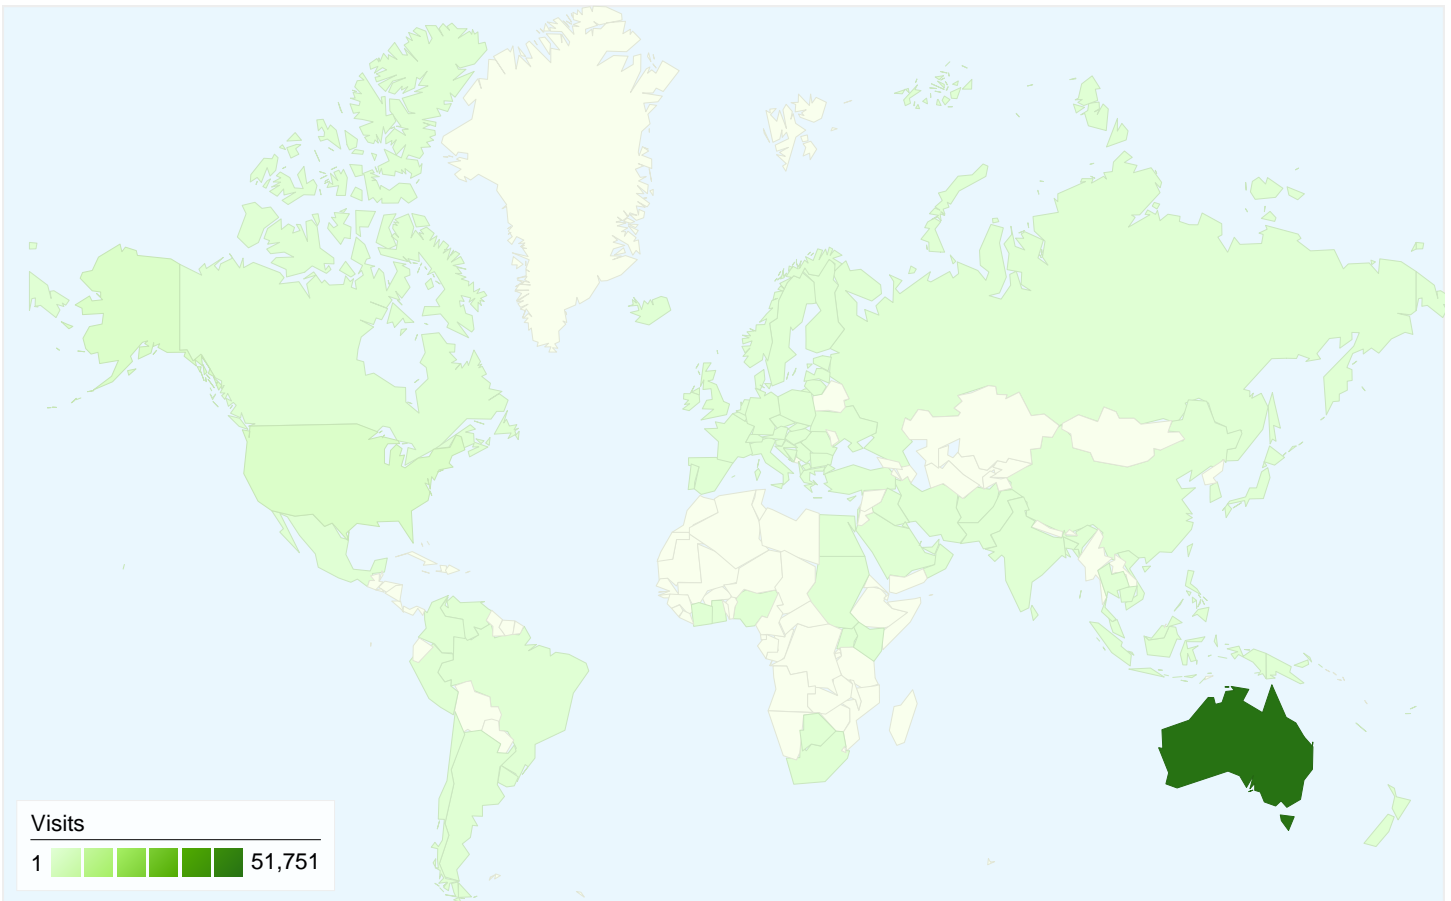

## Visitors Overview

**Visitors**  
**46,739**

## 46,739 people visited this site

55,496 Visits

46,739 Absolute Unique Visitors

430,293 Pageviews

7.75 Average Pageviews

00:02:31 Time on Site

44.92% Bounce Rate

74.85% New Visits

**All traffic sources sent a total of 55,496 visits**

-  **9.41%** Direct Traffic
-  **7.48%** Referring Sites
-  **82.95%** Search Engines

- **Search Engines**  
46,033.00 (82.95%)
- **Direct Traffic**  
5,221.00 (9.41%)
- **Referring Sites**  
4,153.00 (7.48%)
- **Other**  
89 (0.16%)

## 55,496 visits came from 99 countries/territories